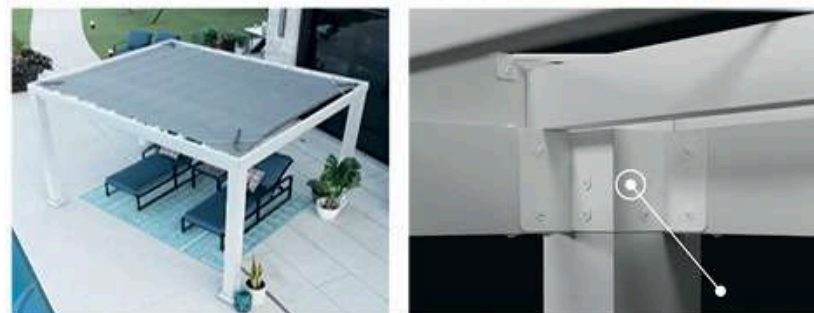

Item no	Overall Size	Material	Pole size	Color	Accessory
YS-OP064	3x3x2.5m (10'x10'x8.25')	Metal	10x10cm (4"x4")	Grey	LED light strip
	white			Blind or Curtain