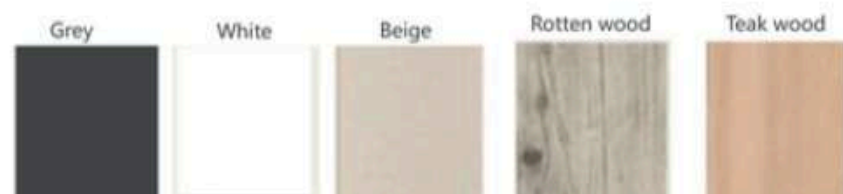

Color options

The Drainage System

Electric machinery

Open & Close operation

Adjustable position

Full closed

Step 01: Lower Storage Channel
Step 02: Capboard Channel
Step 03: Ground drainage part

Rapdi Drainag

Customizable accessories:

Louver fence   Led light strip   Wind Blind

Item no	Overall Size	Material	Pole size	Color	Accessory
YS-OP004D	3x3x2.5m (10'x10'x8.25')	Full Alum	12x12cm (4.7"x4.7")	Grey	LED light strip
	3x4x2.5m (10'x13'x8.25')			Wooden	Louver Fence
	4x4x2.5m (13'x13'x8.25')			White	Blind