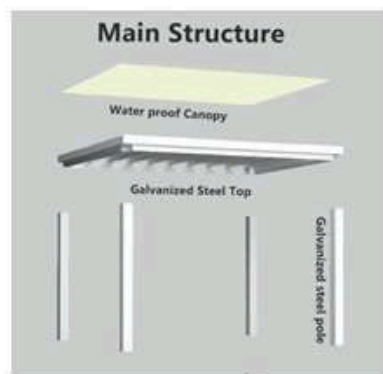

Key Features

- .Unmatched Durability
- .Sleek Modern Design
- .All-Weather Performance
- .Eco-Friendly Construction

Item no	Overall Size	Material	Pole size	Color	Accessory
YS-OP064	3x3x2.5m (10'x10'x8.25')	Metal	10x10cm (4"x4")	Grey	LED light strip
	white			Blind or Curtain