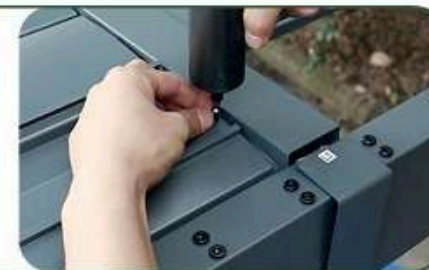

Quick assembly

Quick assemble 2 people
in 30-40min