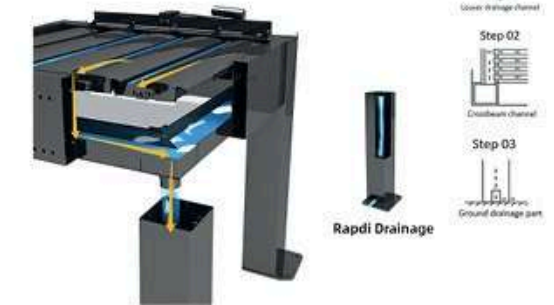

## Color options

Motorized Blade

Aluminum Beam

The Drainage System

Beam solar pannel

Motorized Led light

Motorized Blind

Item no	Overall Size	Material	Pole size	Color	Accessory
YS-OP004H	3x3x2.5m (10'x10'x8.25')	Full Alum	12x12cm (4.7"x4.7")	Grey	LED light strip
	3x4x2.5m (10'x13'x8.25')			White	Blind
	4x4x2.5m (13'x13'x8.25')			Wooden	Louver Fence