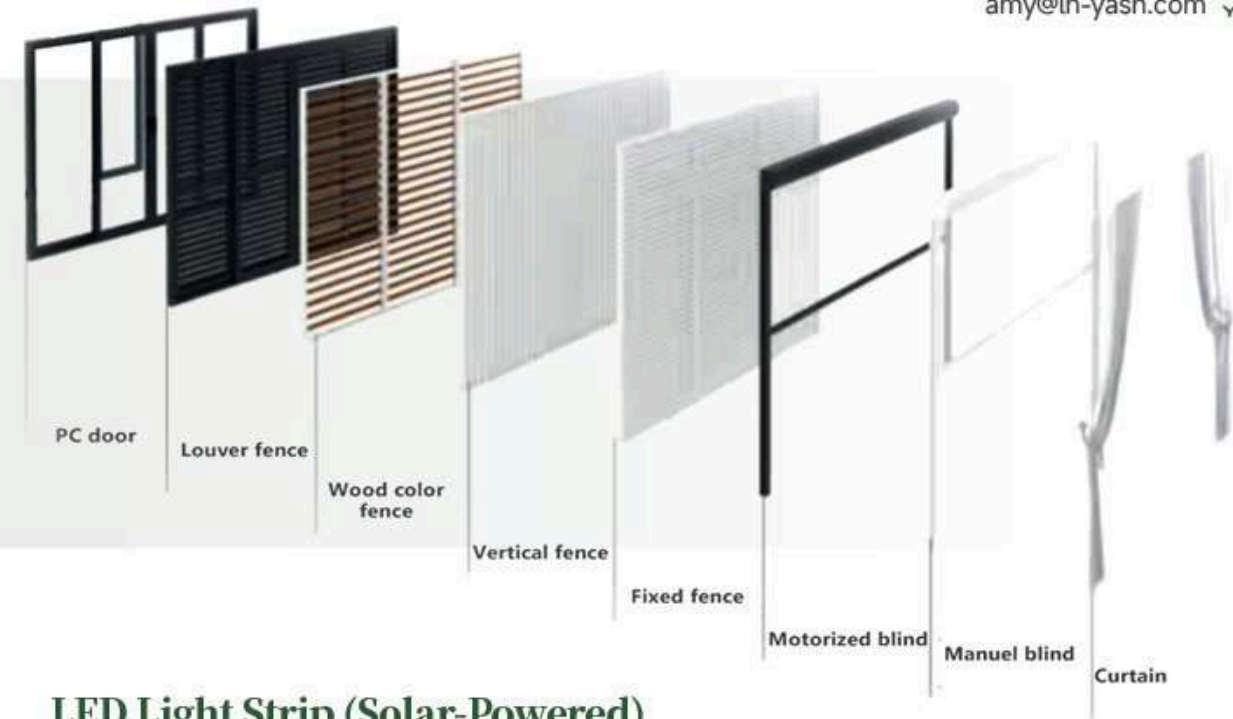

Customizable Accessories List - Pergola